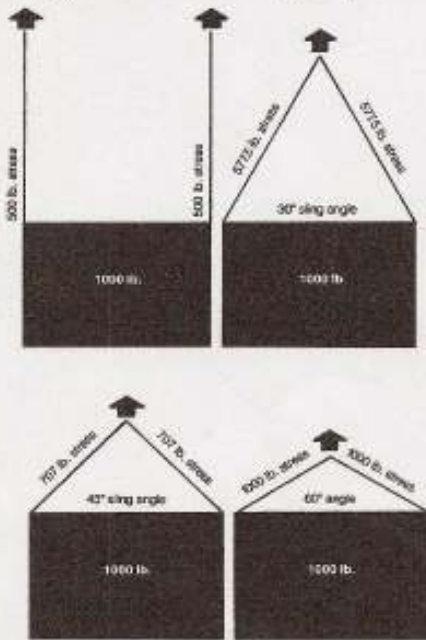

### Angle Effect: Sling Capacities

The capacity of a multiple-leg sling is directly affected by the angle of the sling leg with the vertical. As this angle increases, the stress on each leg increases. The capacity can be readily determined by multiplying the sling's vertical capacity by the appropriate load angle factor.